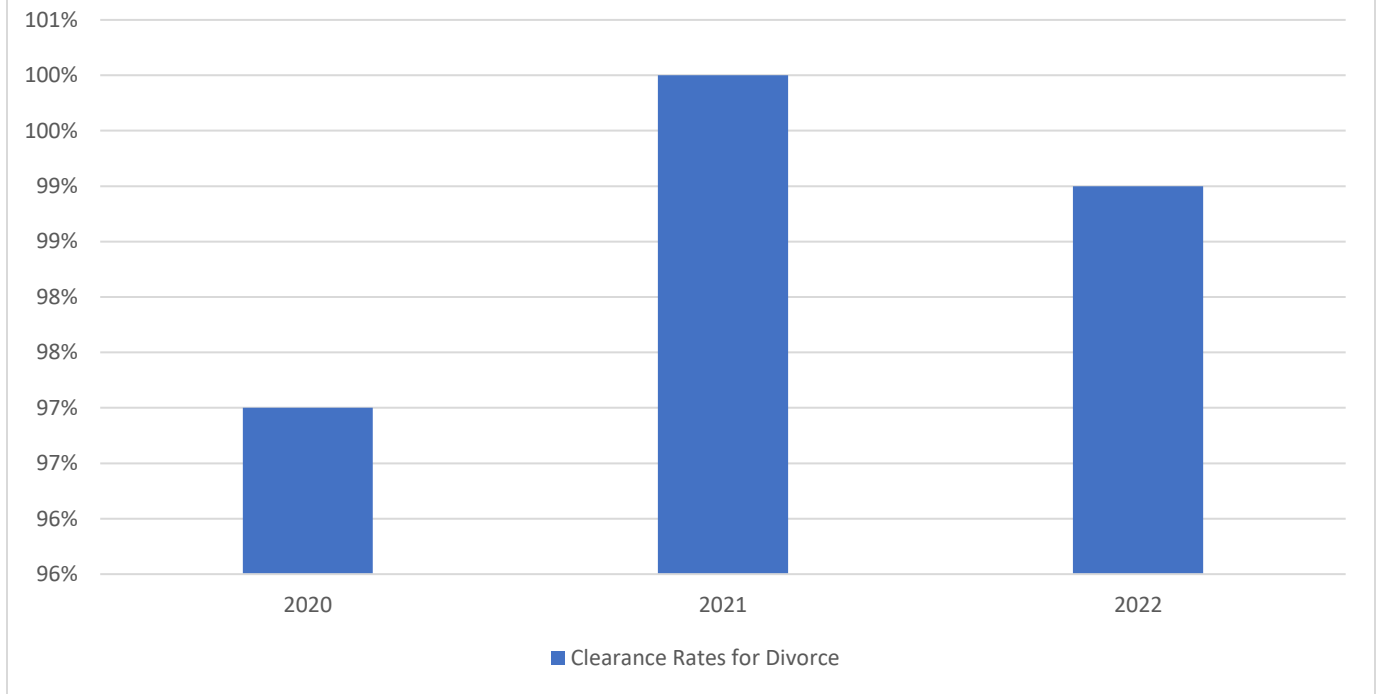

Clearance Rates for Circuit Felony

Year	2020			2021			2022		
	Court Code	In	Out	In	Out	In	Out		
⊕ C07		1,211	1,176	1,823	1,426	2,118	2,157		
			97%			78%	102%		

Year	2020			2021			2022			
	Court Code	In	Out	Clearance Rate	In	Out	Clearance Rate	In	Out	Clearance Rate
⊕ C07		1,095	1,030	94%	1,209	1,168	97%	1,153	1,166	101%

Clearance Rates for Divorce

Year	2020			2021			2022			
	Court Code	In	Out	Clearance Rate	In	Out	Clearance Rate	In	Out	Clearance Rate
⊕ C07		1,232	1,201	97%	1,480	1,485	100%	1,427	1,418	99%

Year	2020			2021			2022			
	Court Code	In	Out	Clearance Rate	In	Out	Clearance Rate	In	Out	Clearance Rate
⊕ C07		545	553	101%	506	490	97%	930	822	88%

Clearance Rates for Child Protective

Year	2020			2021			2022			
	Court Code	In	Out	Clearance Rate	In	Out	Clearance Rate	In	Out	Clearance Rate
⊕ C07		316	282	89%	415	387	93%	306	306	100%