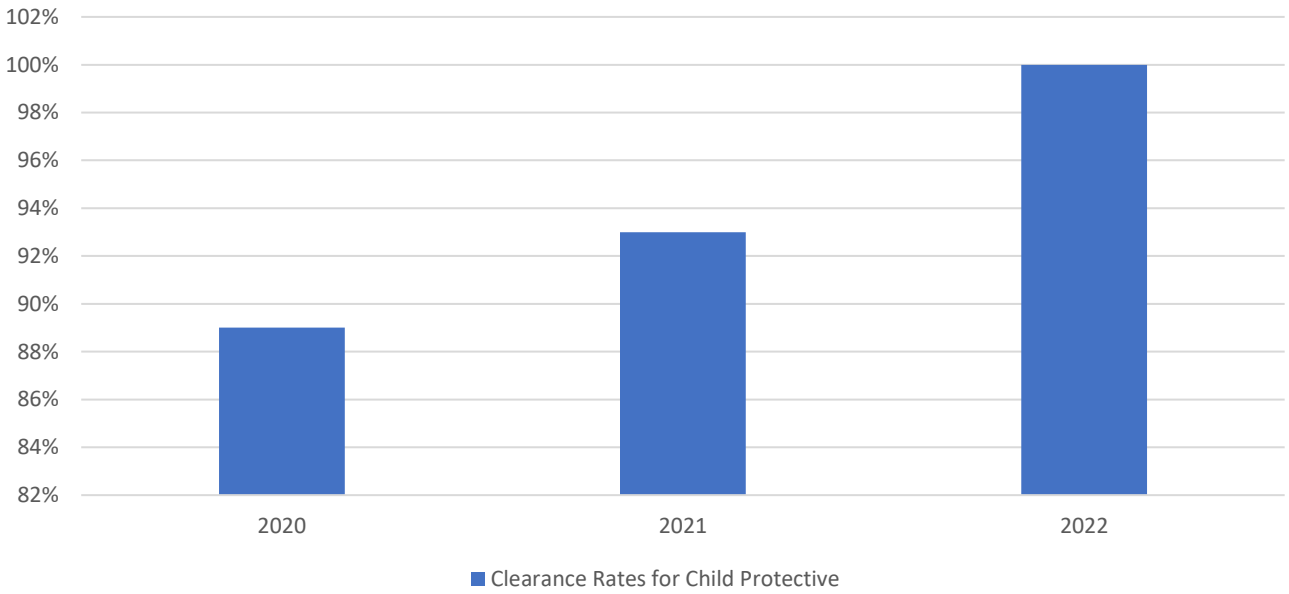

Clearance Rates for Divorce

Year	2020			2021			2022			
	Court Code	In	Out	Clearance Rate	In	Out	Clearance Rate	In	Out	Clearance Rate
⊕ C07		1,232	1,201	97%	1,480	1,485	100%	1,427	1,418	99%

Year	2020			2021			2022			
	Court Code	In	Out	Clearance Rate	In	Out	Clearance Rate	In	Out	Clearance Rate
⊕ C07		545	553	101%	506	490	97%	930	822	88%

Clearance Rates for Child Protective

Year	2020			2021			2022			
	Court Code	In	Out	Clearance Rate	In	Out	Clearance Rate	In	Out	Clearance Rate
⊕ C07		316	282	89%	415	387	93%	306	306	100%