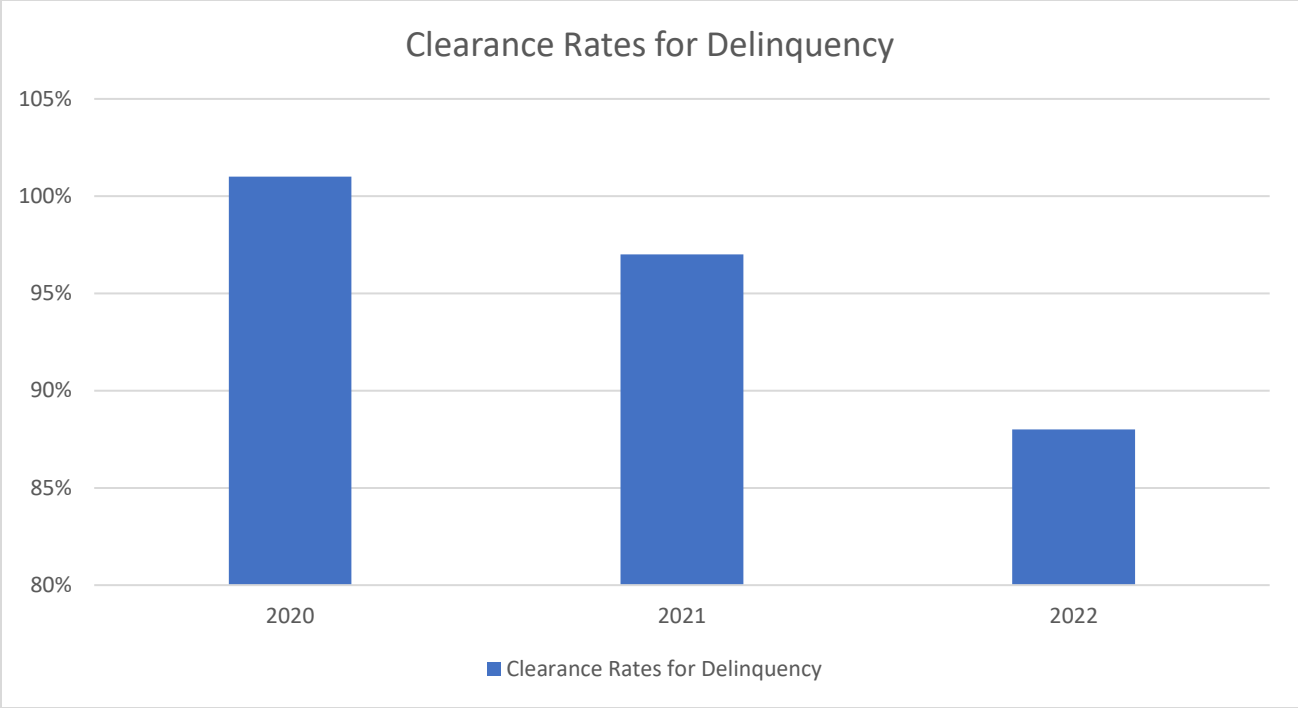

Clearance Rates for Circuit Felony

Year	2020			2021			2022		
	Court Code	In	Out	In	Out	In	Out		
⊕ C07		1,211	1,176	1,823	1,426	2,118	2,157		
			97%			78%	102%		

Year	2020			2021			2022			
	Court Code	In	Out	Clearance Rate	In	Out	Clearance Rate	In	Out	Clearance Rate
⊕ C07		1,095	1,030	94%	1,209	1,168	97%	1,153	1,166	101%

Clearance Rates for Divorce

Year	2020			2021			2022			
	Court Code	In	Out	Clearance Rate	In	Out	Clearance Rate	In	Out	Clearance Rate
⊕ C07		1,232	1,201	97%	1,480	1,485	100%	1,427	1,418	99%

Year	2020			2021			2022			
	Court Code	In	Out	Clearance Rate	In	Out	Clearance Rate	In	Out	Clearance Rate
⊕ C07		545	553	101%	506	490	97%	930	822	88%