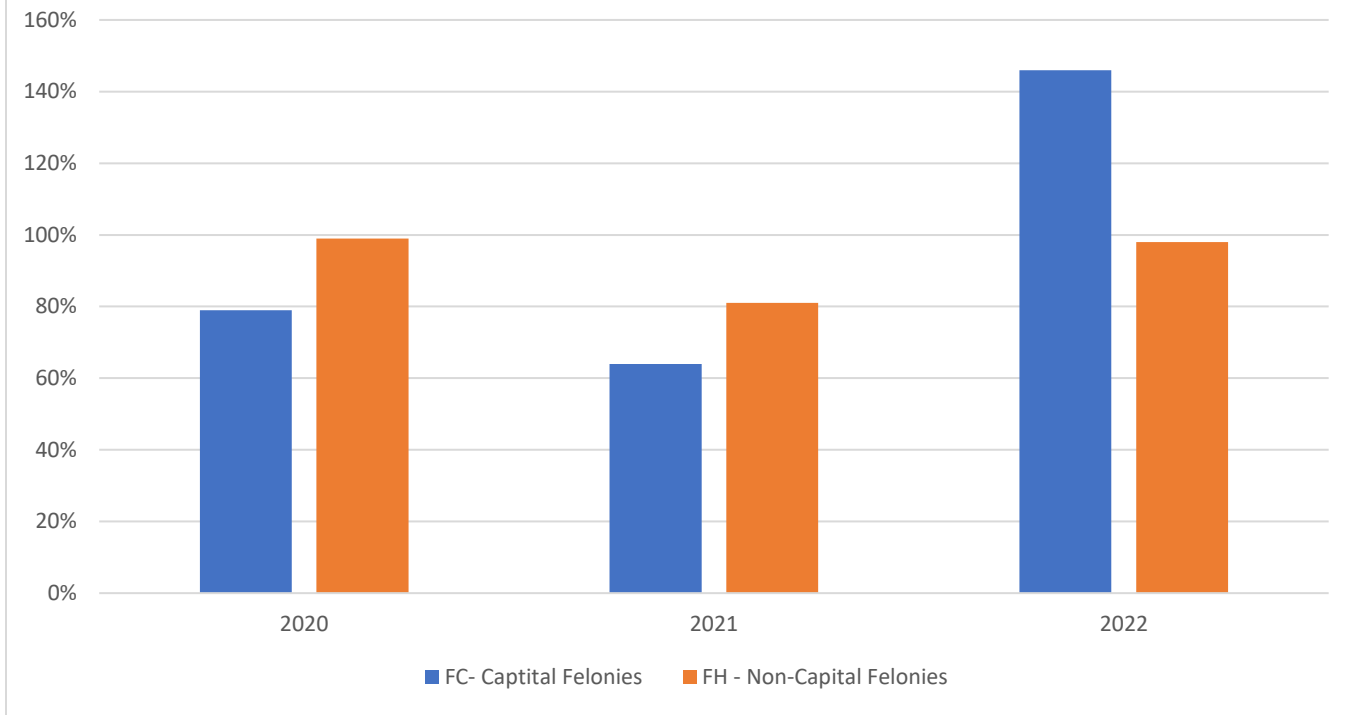

Clearance Rates for Circuit Felony

Year	2020			2021			2022		
	Court Code	In	Out	In	Out	In	Out		
⊕ C07		1,211	1,176	1,823	1,426	2,118	2,157		
			97%			78%	102%		

Year	2020			2021			2022			
	Court Code	In	Out	Clearance Rate	In	Out	Clearance Rate	In	Out	Clearance Rate
⊕ C07		1,095	1,030	94%	1,209	1,168	97%	1,153	1,166	101%

Clearance Rates for Divorce

Year	2020			2021			2022			
	Court Code	In	Out	Clearance Rate	In	Out	Clearance Rate	In	Out	Clearance Rate
⊕ C07		1,232	1,201	97%	1,480	1,485	100%	1,427	1,418	99%

Year	2020			2021			2022			
	Court Code	In	Out	Clearance Rate	In	Out	Clearance Rate	In	Out	Clearance Rate
⊕ C07		545	553	101%	506	490	97%	930	822	88%

Clearance Rates for Child Protective

Year	2020			2021			2022			
	Court Code	In	Out	Clearance Rate	In	Out	Clearance Rate	In	Out	Clearance Rate
⊕ C07		316	282	89%	415	387	93%	306	306	100%