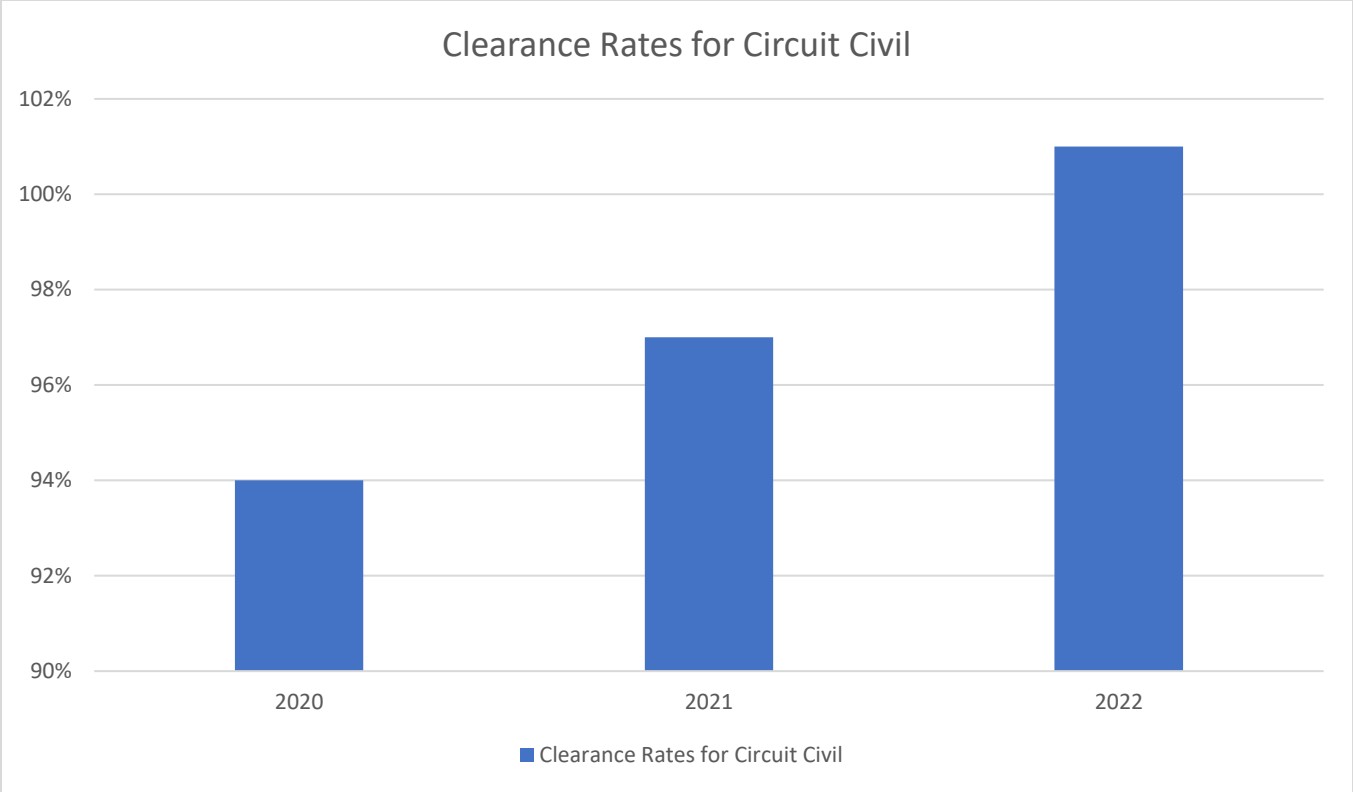

Clearance Rates for Circuit Felony

Year	2020			2021			2022		
	Court Code	In	Out	In	Out	In	Out		
⊕ C07		1,211	1,176	1,823	1,426	2,118	2,157		
			97%			78%	102%		

Year	2020			2021			2022			
	Court Code	In	Out	Clearance Rate	In	Out	Clearance Rate	In	Out	Clearance Rate
⊕ C07		1,095	1,030	94%	1,209	1,168	97%	1,153	1,166	101%

Clearance Rates for Divorce

Year	2020			2021			2022			
	Court Code	In	Out	Clearance Rate	In	Out	Clearance Rate	In	Out	Clearance Rate
⊕ C07		1,232	1,201	97%	1,480	1,485	100%	1,427	1,418	99%

Year	2020			2021			2022			
	Court Code	In	Out	Clearance Rate	In	Out	Clearance Rate	In	Out	Clearance Rate
⊕ C07		545	553	101%	506	490	97%	930	822	88%

Clearance Rates for Child Protective

Year	2020			2021			2022			
	Court Code	In	Out	Clearance Rate	In	Out	Clearance Rate	In	Out	Clearance Rate
⊕ C07		316	282	89%	415	387	93%	306	306	100%